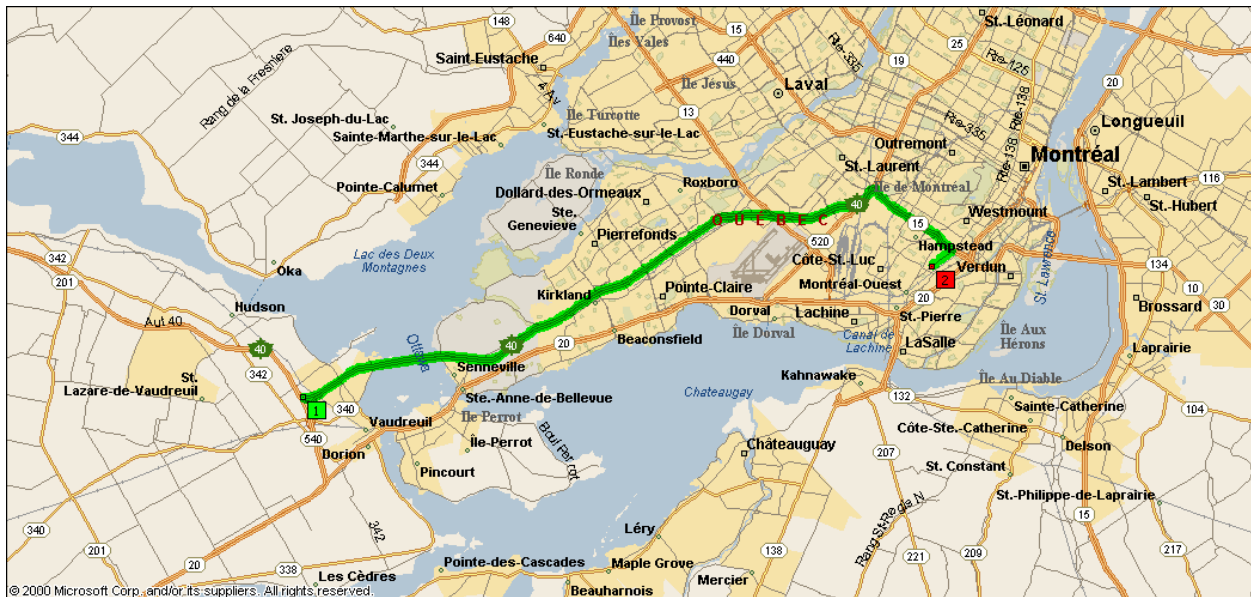

TOTAL DIVING. NO COMPROMISE.

Driving Directions to Total Diving Montreal

From the West Island via Highway 40 or from Ottawa.

Drive on TransCanada Highway 40 (East)
At Highway 40 Exit 66-S, take LEFT Ramp to Highway 15 (Décarie Blvd.)
Bear South onto Highway 15 [Décarie Blvd.] for 4.9 km
At Highway 15 Exit 64, get onto South Service Ramp for 0.3 km
Turn RIGHT (West) onto Route 138 [Sherbrooke Street West] for 1.4 km
Arrive 6356 Rue Sherbrooke W, Notre-Dame-de-Grâce QC

In other words: South on Décarie Blvd then West on Sherbrooke Street.

If you need help on your way here, please call: 514-482-1890